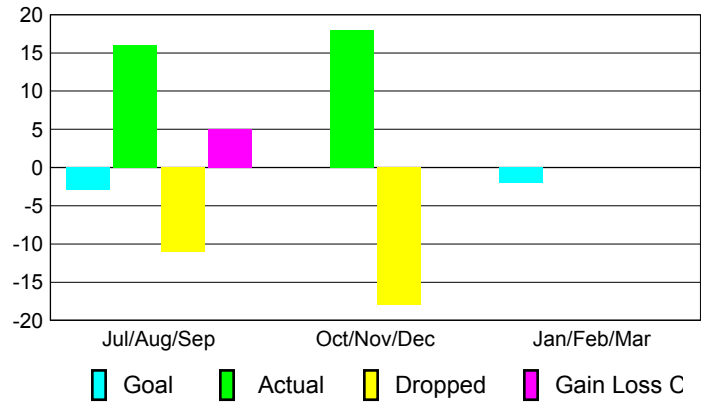

### YTD Status Quo Clubs 2012-2013

Status Quo Clubs Compared to Status Quo Members

## MEMBERSHIP

Membership Results  
2012-2013

Membership  
2011-2012

Month	Net Memb Goal	Actual New Memb	Actual Dropped Memb	Gain/Loss of Memb	Gain/Loss of Memb
Jul/Aug/Sep	-3	16	-11	5	-9
Oct/Nov/Dec	0	18	-18	0	-6
Jan/Feb/Mar	-2				-4
<b>Totals</b>	<b>-5</b>	<b>34</b>	<b>-29</b>	<b>5</b>	<b>-19</b>

### Membership Results 2012-2013

Goal, New, Dropped, Gain/Loss

### Comparison of Membership Gain/Loss

Current Year Compared to the Previous Year